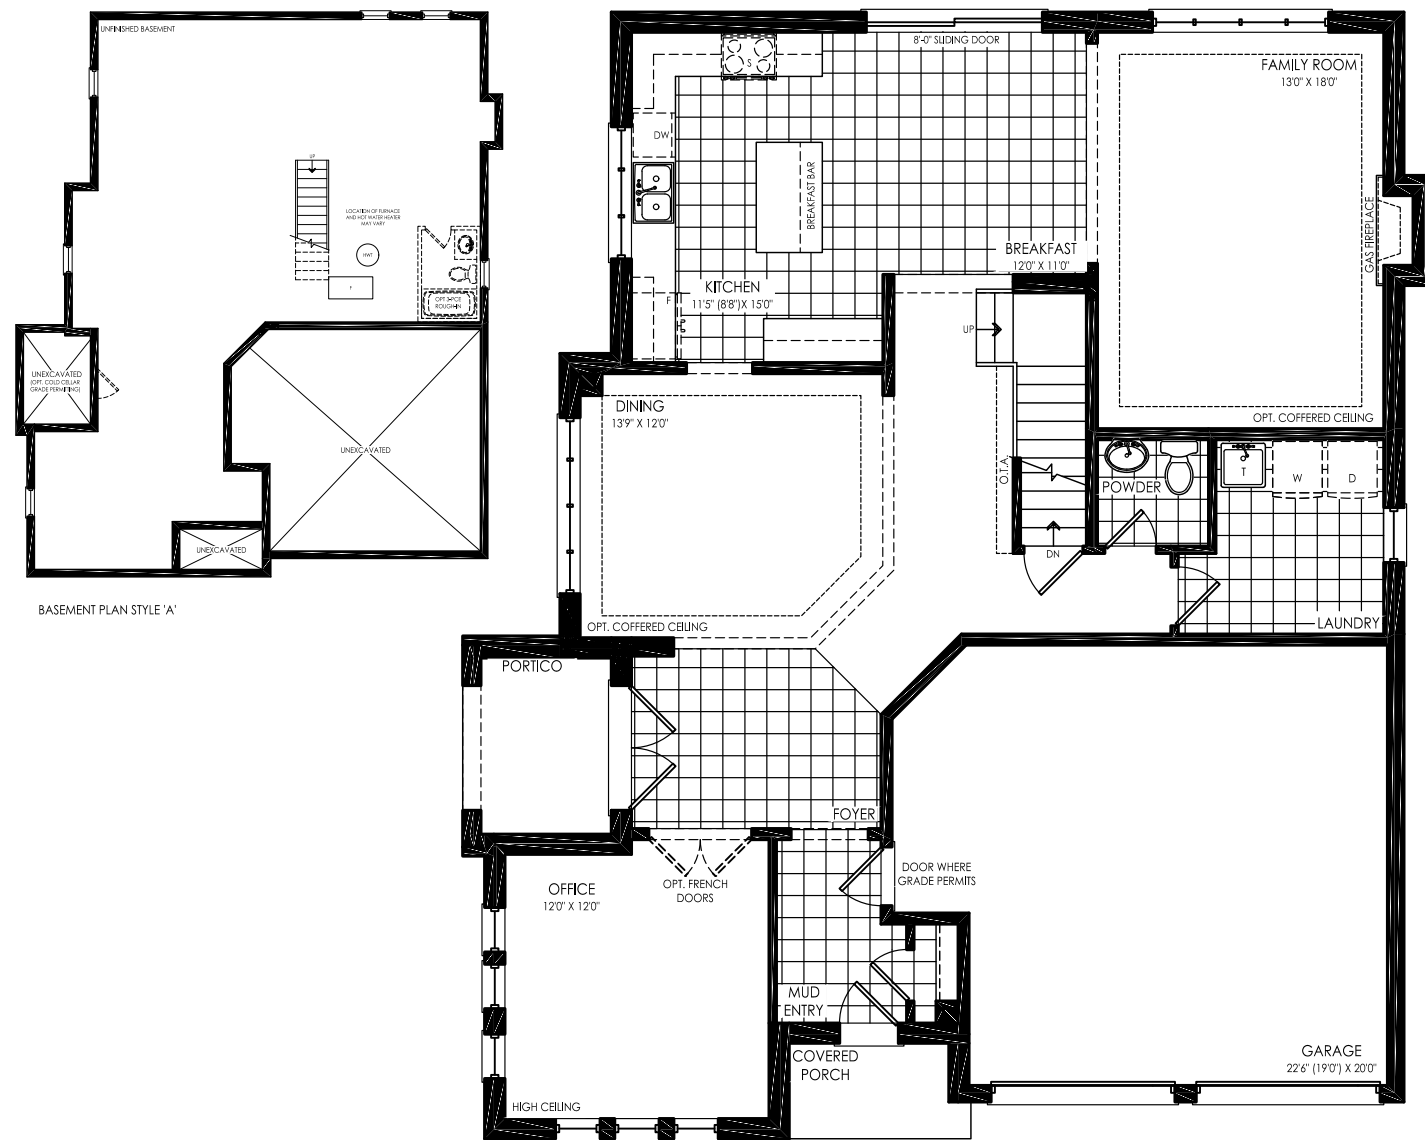

43' DESIGNS

Rougemount

STYLE A | 3100 SQ. FT.

GROUND FLOOR STYLE 'A'

SECOND FLOOR STYLE 'A'