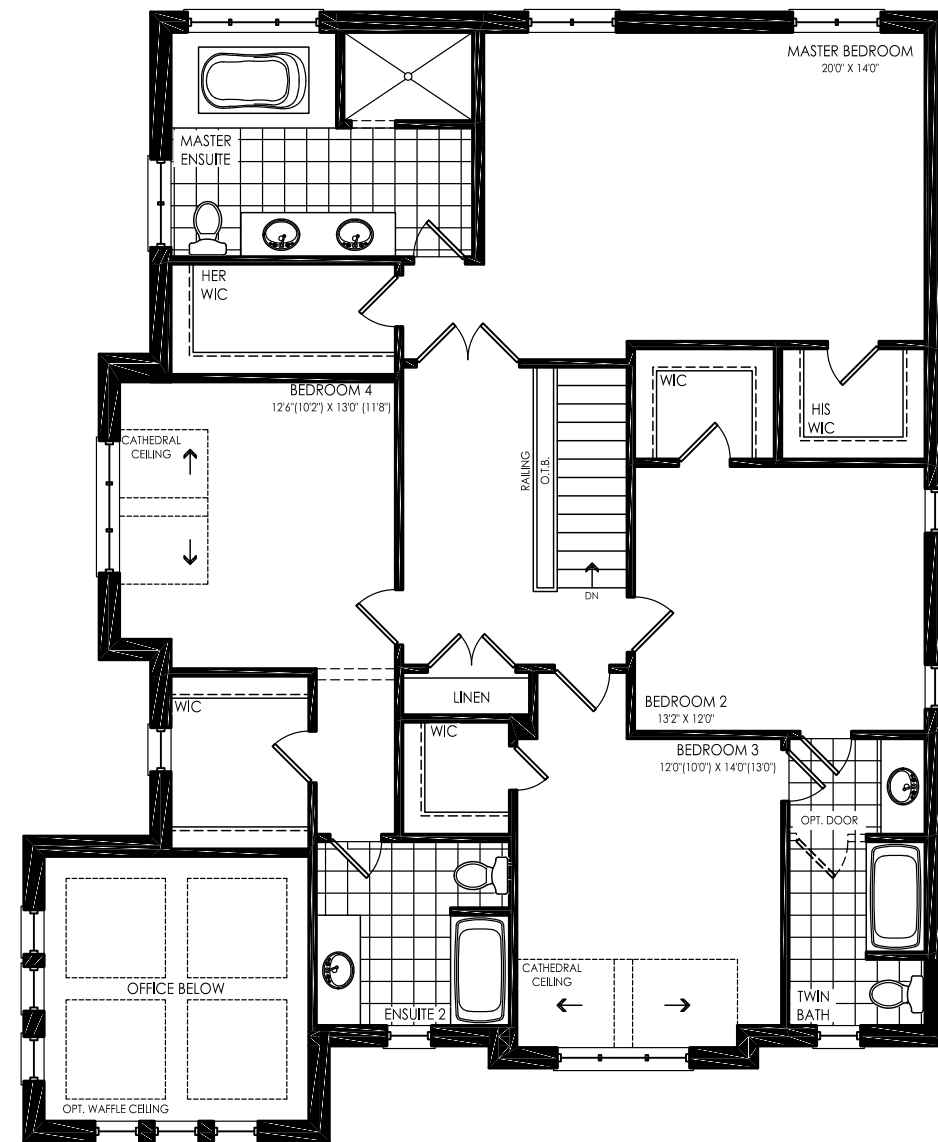

43' DESIGNS

Rougemount

STYLE A | 3100 SQ. FT.

GROUND FLOOR STYLE 'A'

SECOND FLOOR STYLE 'A'