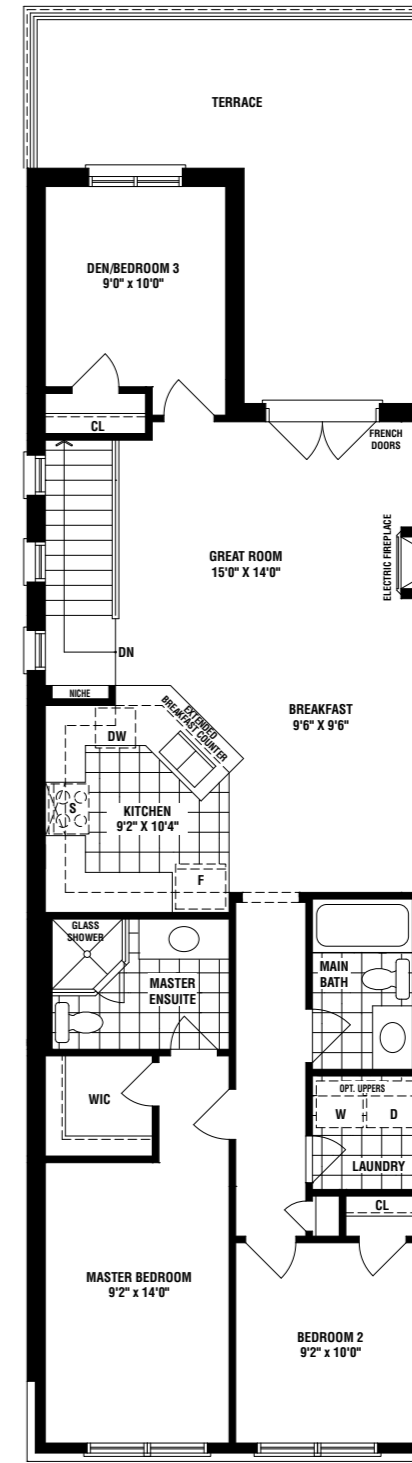

BAYFIELD-LW

2086 SQ. FT.
INCLUDES 1373 SQ. FT. OF LIVING SPACE &
713 SQ. FT. OF WORK SPACE

the plans

block 252

BAYFIELD

FAIRVIEW

FAIRVIEW

BAYFIELD

BAYFIELD-LW

2086 SQ. FT.
INCLUDES 1373 SQ. FT. OF LIVING SPACE &
713 SQ. FT. OF WORK SPACE

BASEMENT

GROUND FLOOR

SECOND FLOOR