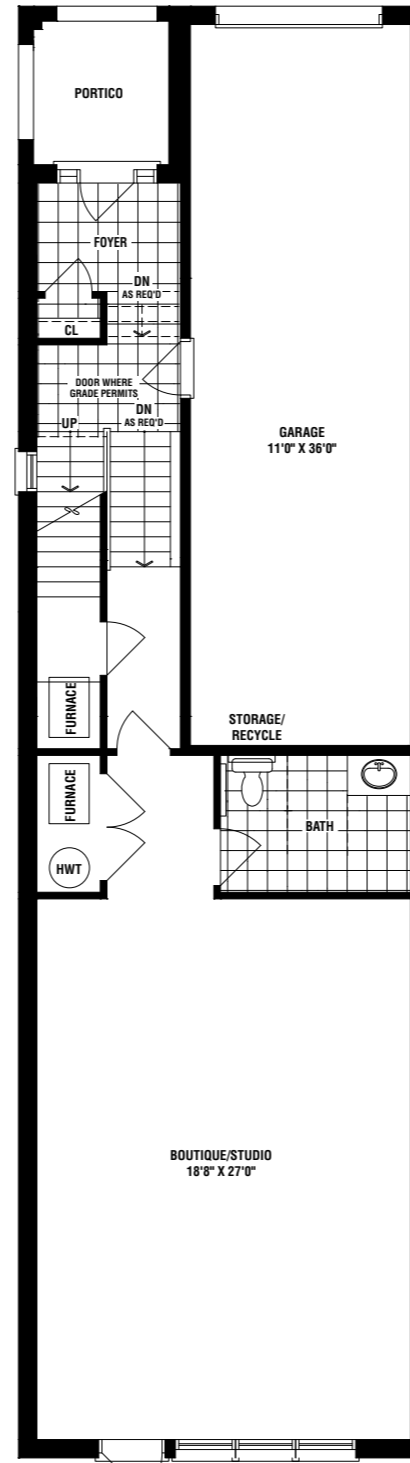

BAYFIELD-LW

2086 SQ. FT.
INCLUDES 1373 SQ. FT. OF LIVING SPACE &
713 SQ. FT. OF WORK SPACE

the plans

block 252

BAYFIELD

FAIRVIEW

FAIRVIEW

BAYFIELD

BAYFIELD-LW

2086 SQ. FT.
INCLUDES 1373 SQ. FT. OF LIVING SPACE &
713 SQ. FT. OF WORK SPACE

BASEMENT

GROUND FLOOR

SECOND FLOOR