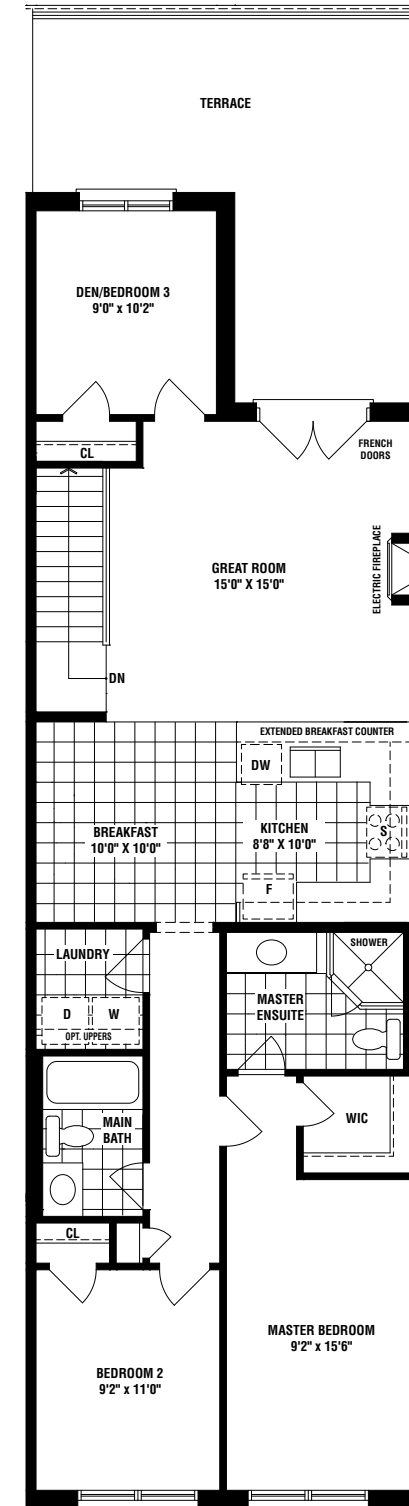

# FAIRVIEW-LW

2092 SQ. FT.  
INCLUDES 1374 SQ. FT. OF LIVING SPACE &  
718 SQ. FT. OF WORK SPACE

the  
plans

block 252

BAYFIELD

FAIRVIEW

FAIRVIEW

BAYFIELD

# FAIRVIEW-LW

2092 SQ. FT.  
INCLUDES 1374 SQ. FT. OF LIVING SPACE &  
718 SQ. FT. OF WORK SPACE

BASEMENT

GROUND FLOOR

SECOND FLOOR