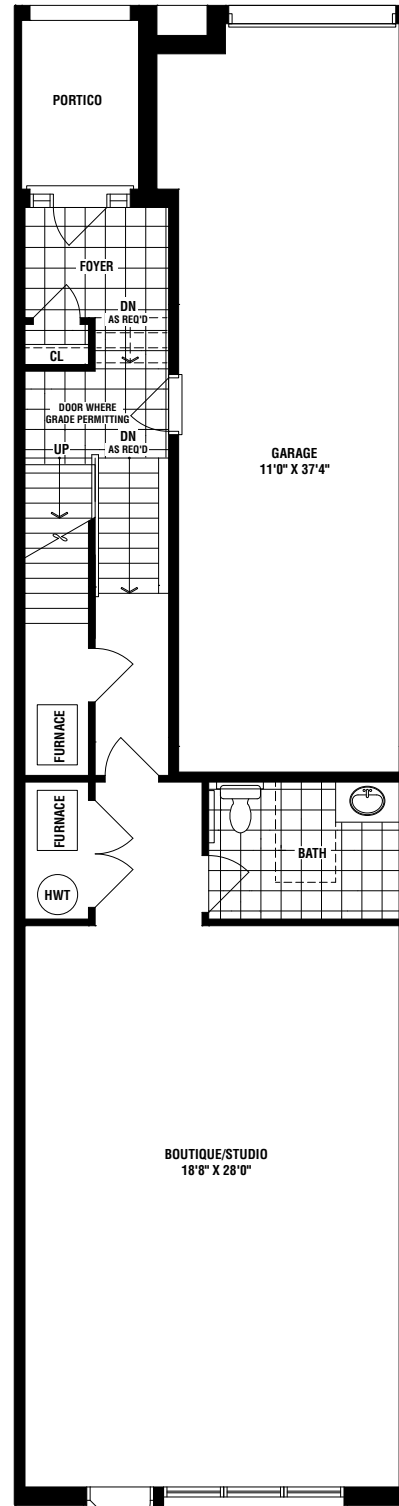

# FAIRVIEW-LW

2092 SQ. FT.  
INCLUDES 1374 SQ. FT. OF LIVING SPACE &  
718 SQ. FT. OF WORK SPACE

the  
plans

block 252

BAYFIELD

FAIRVIEW

FAIRVIEW

BAYFIELD

# FAIRVIEW-LW

2092 SQ. FT.  
INCLUDES 1374 SQ. FT. OF LIVING SPACE &  
718 SQ. FT. OF WORK SPACE

BASEMENT

GROUND FLOOR

SECOND FLOOR