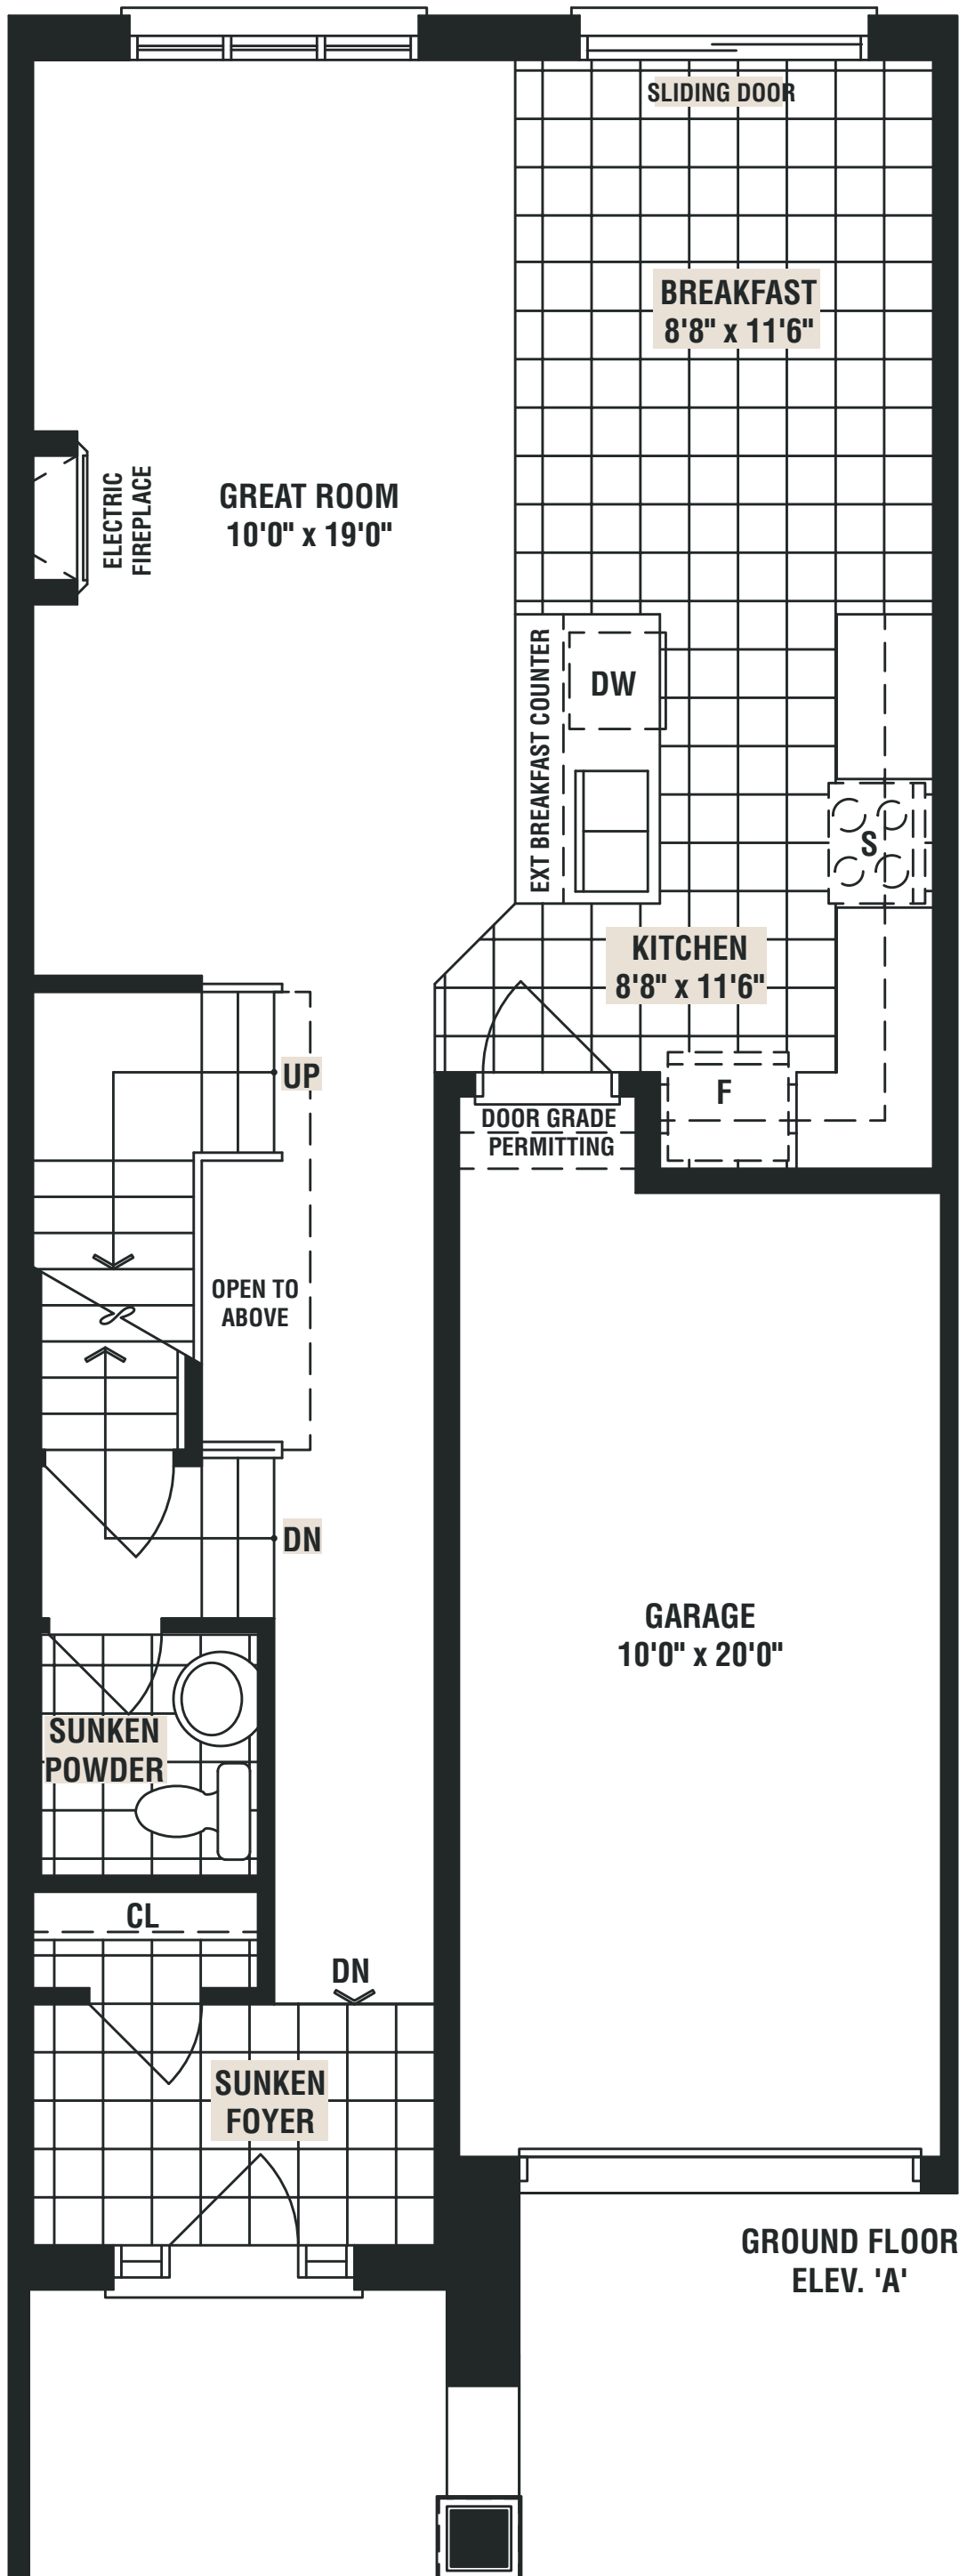

# CEDAR

ELEV A 1573 SQ. FT. | ELEV B 1573 SQ. FT.

Materials, specifications and floor plans are subject to change without notice. All renderings are artist's conceptions. All floor plans are approximate dimensions. Actual usable floor space may vary from the stated floor area. E. & O.E. 05/17