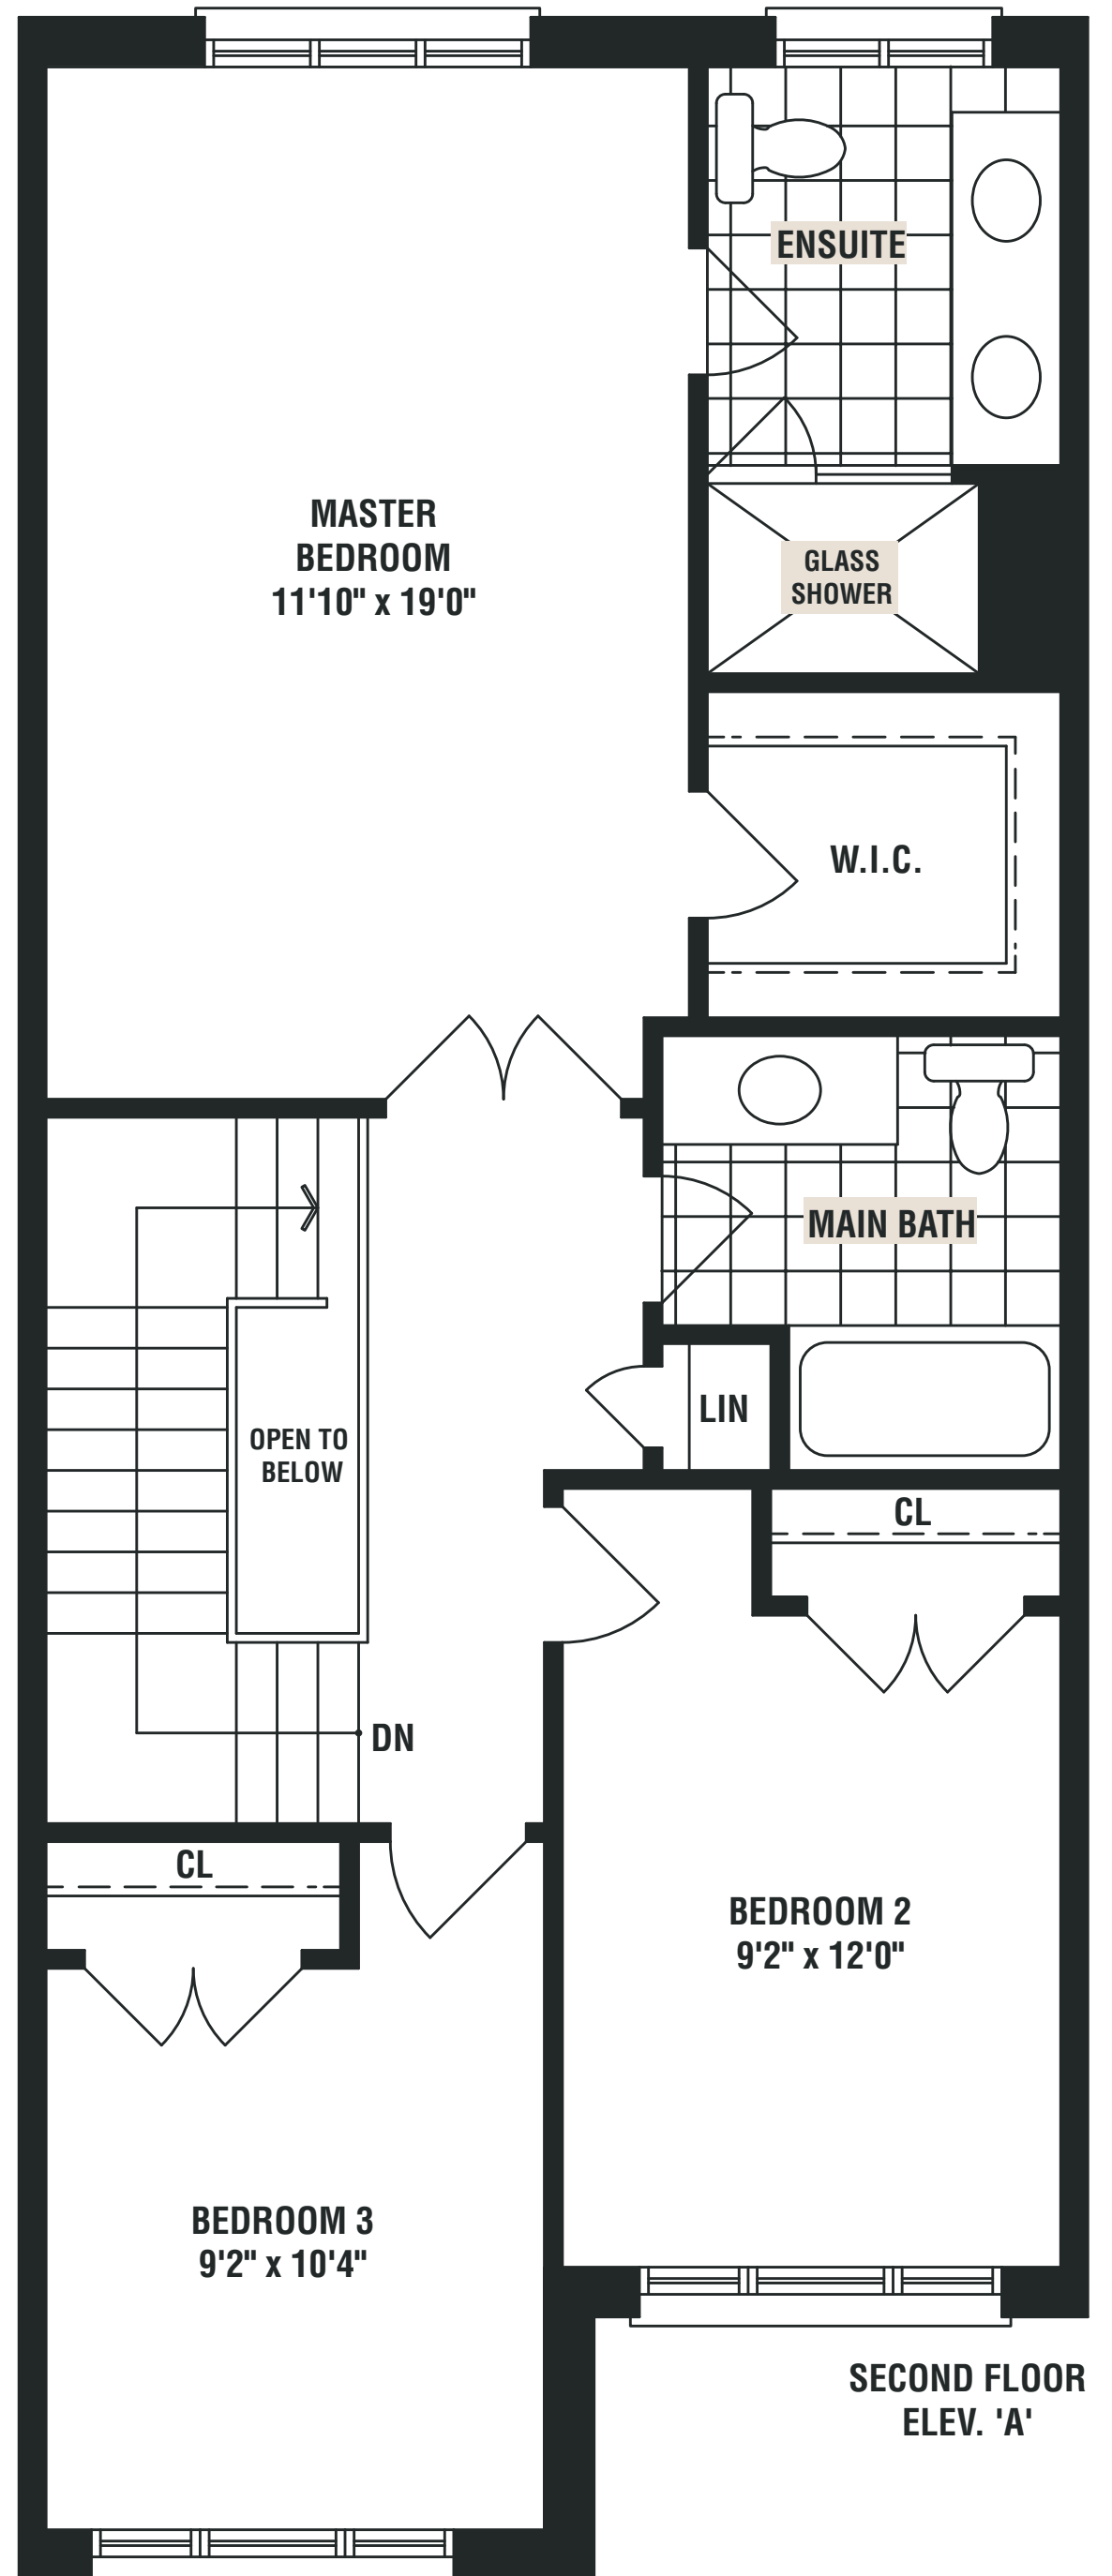

# CEDAR

ELEV A 1573 SQ. FT. | ELEV B 1573 SQ. FT.

Materials, specifications and floor plans are subject to change without notice. All renderings are artist's conceptions. All floor plans are approximate dimensions. Actual usable floor space may vary from the stated floor area. E. & O.E. 05/17